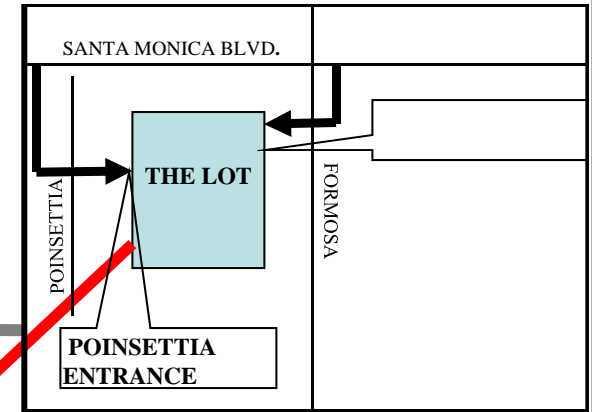

## THE LOT STRUCTURE

1040 N. POINSETTIA PLACE  
WEST HOLLYWOOD, CA 90046  
323.850.2600  
Thomas Guide Pg 593 D5

### Venue Address

1041 N. Formosa Ave  
West Hollywood, CA 90046

- Directions from the VALLEY**
- 101 SOUTH, exit Highland Ave.
  - Take Highland SOUTH
  - Turn RIGHT onto Santa Monica Blvd
  - Turn LEFT on Poinsettia
  - End at 1040 N. Poinsettia (STRUCTURE on LEFT)

- Directions from the WESTSIDE**
- Take the I 10 East to La Cienega Blvd.
  - Exit La Cienega heading NORTH
  - Continue NORTH on La Cienega to Santa Monica Blvd.
  - Make a RIGHT on Santa Monica Blvd
  - Turn RIGHT onto Poinsettia

- Directions from HOLLYWOOD**
- The LOT is West of La Brea and South of Santa Monica

MAP NOT TO SCALE