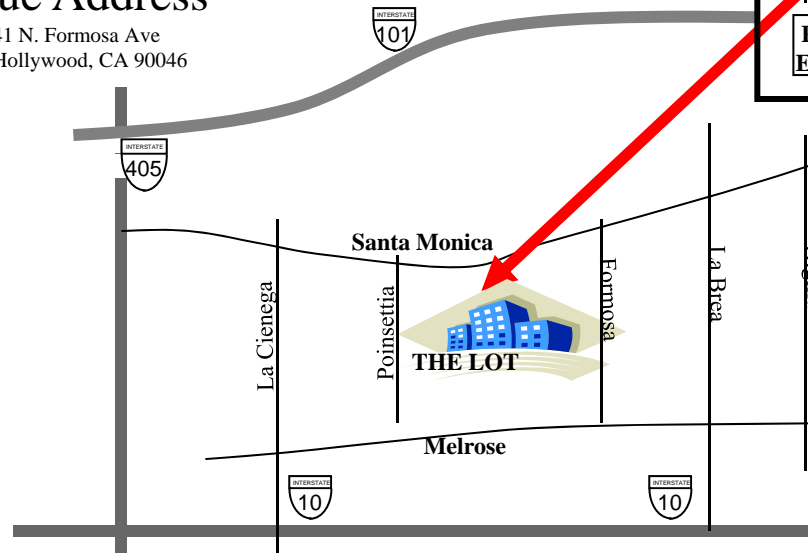

## THE LOT STRUCTURE

1040 N. POINSETTIA PLACE  
WEST HOLLYWOOD, CA 90046  
323.850.2600  
Thomas Guide Pg 593 D5

### Venue Address

1041 N. Formosa Ave  
West Hollywood, CA 90046

- Directions from the VALLEY**
- 101 SOUTH, exit Highland Ave.
  - Take Highland SOUTH
  - Turn RIGHT onto Santa Monica Blvd
  - Turn LEFT on Poinsettia
  - End at 1040 N. Poinsettia (STRUCTURE on LEFT)

- Directions from the WESTSIDE**
- Take the I 10 East to La Cienega Blvd.
  - Exit La Cienega heading NORTH
  - Continue NORTH on La Cienega to Santa Monica Blvd.
  - Make a RIGHT on Santa Monica Blvd
  - Turn RIGHT onto Poinsettia

- Directions from HOLLYWOOD**
- The LOT is West of La Brea and South of Santa Monica

MAP NOT TO SCALE